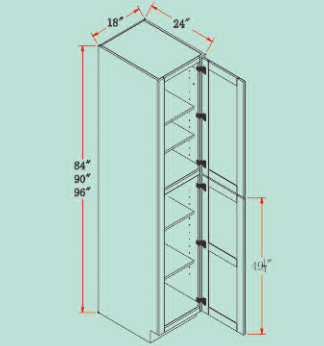

X: NO STOCK ●: SPECIAL ORDER.SOLD BY SEPARATE BOXES OR NEED CUSTOM PAINT OR CUSTOM MAKE.PLEASE ALWAYS CHECK WITH YOUR SALE REP BEFORE PLACING ORDERS.

ITEM	HF	HA	HLG	DI	DC	HB	Description	L	W	H	PCS/CTN	CBM/CTN	KG/CTN
FLS30				●	●		Flat Shelf 30"W x 2"H x 12"D	797	355	70	1	0.020	
FLS36				●	●		Flat Shelf 36"W x 2"H x 12"D	949	355	70	1	0.024	
FLS48				●	●		Flat Shelf 48"W x 2"H x 12"D	1255	355	70	1	0.031	

ITEM	HF	HA	HLG	DI	DC	HB	Description	L	W	H	PCS/CTN	CBM/CTN	KG/CTN
RHA3030	●	●	×	×	×	●							
RHA3630	●	●	×	×	×	●							
RHA4230	●	●	×	×	×	●							
RHA4236	●	●	×	×	×	●							

ITEM	HF	HA	HLG	DI	DC	HB	Description	L	W	H	PCS/CTN	CBM/CTN	KG/CTN
TP182484							Tall - Shelf Pantry w/ 2 Door & 5 Shelf - 18"W x 84"H x 24"D	2185	665	125	1	0.182	52.75
TP182490							Tall - Shelf Pantry w/ 2 Door & 5 Shelf - 18"W x 90"H x 24"D	2335	665	125	1	0.194	56.4
TP182496							Tall - Shelf Pantry w/ 2 Door & 6 Shelf - 18"W x 96"H x 24"D	2485	665	125	1	0.207	61.35

ITEM	HF	HA	HLG	DI	DC	HB	Description	L	W	H	PCS/CTN	CBM/CTN	KG/CTN
TP242484							Tall - Shelf Pantry w/ 4 Door & 5 Shelf - 24"W x 84"H x 24"D	2185	665	125	1	0.182	64.5
TP242490							Tall - Shelf Pantry w/ 4 Door & 5 Shelf - 24"W x 90"H x 24"D	2335	665	125	1	0.194	71.45
TP242496							Tall - Shelf Pantry w/ 4 Door & 6 Shelf - 24"W x 96"H x 24"D	2485	665	125	1	0.207	76.1
TP302484							Tall - Shelf Pantry w/ 4 Door & 5 Shelf - 30"W x 84"H x 24"D	2185	825	125	1	0.225	76.3
TP302490							Tall - Shelf Pantry w/ 4 Door & 5 Shelf - 30"W x 90"H x 24"D	2335	825	125	1	0.241	82.1
TP302496							Tall - Shelf Pantry w/ 4 Door & 6 Shelf - 30"W x 96"H x 24"D	2485	825	125	1	0.256	88.2