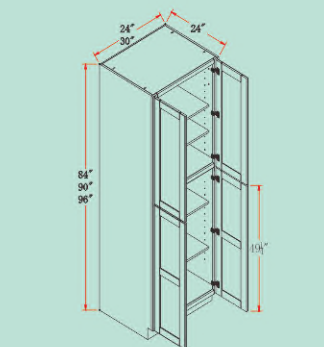

X: NO STOCK ●: SPECIAL ORDER.SOLD BY SEPARATE BOXES OR NEED CUSTOM PAINT OR CUSTOM MAKE.PLEASE ALWAYS CHECK WITH YOUR SALE REP BEFORE PLACING ORDERS.

ITEM	HF	HA	HLG	DI	DC	HB	Description	L	W	H	PCS/CTN	CBM/CTN	KG/CTN
FLS30				●	●		Flat Shelf 30"W x 2"H x 12"D	797	355	70	1	0.020	
FLS36				●	●		Flat Shelf 36"W x 2"H x 12"D	949	355	70	1	0.024	
FLS48				●	●		Flat Shelf 48"W x 2"H x 12"D	1255	355	70	1	0.031	

ITEM	HF	HA	HLG	DI	DC	HB	Description	L	W	H	PCS/CTN	CBM/CTN	KG/CTN
RHA3030	●	●	×	×	×	●							
RHA3630	●	●	×	×	×	●							
RHA4230	●	●	×	×	×	●							
RHA4236	●	●	×	×	×	●							

ITEM	HF	HA	HLG	DI	DC	HB	Description	L	W	H	PCS/CTN	CBM/CTN	KG/CTN
TP182484							Tall - Shelf Pantry w/ 2 Door & 5 Shelf - 18"W x 84"H x 24"D	2185	665	125	1	0.182	52.75
TP182490							Tall - Shelf Pantry w/ 2 Door & 5 Shelf - 18"W x 90"H x 24"D	2335	665	125	1	0.194	56.4
TP182496							Tall - Shelf Pantry w/ 2 Door & 6 Shelf - 18"W x 96"H x 24"D	2485	665	125	1	0.207	61.35

ITEM	HF	HA	HLG	DI	DC	HB	Description	L	W	H	PCS/CTN	CBM/CTN	KG/CTN
TP242484							Tall - Shelf Pantry w/ 4 Door & 5 Shelf - 24"W x 84"H x 24"D	2185	665	125	1	0.182	64.5
TP242490							Tall - Shelf Pantry w/ 4 Door & 5 Shelf - 24"W x 90"H x 24"D	2335	665	125	1	0.194	71.45
TP242496							Tall - Shelf Pantry w/ 4 Door & 6 Shelf - 24"W x 96"H x 24"D	2485	665	125	1	0.207	76.1
TP302484							Tall - Shelf Pantry w/ 4 Door & 5 Shelf - 30"W x 84"H x 24"D	2185	825	125	1	0.225	76.3
TP302490							Tall - Shelf Pantry w/ 4 Door & 5 Shelf - 30"W x 90"H x 24"D	2335	825	125	1	0.241	82.1
TP302496							Tall - Shelf Pantry w/ 4 Door & 6 Shelf - 30"W x 96"H x 24"D	2485	825	125	1	0.256	88.2