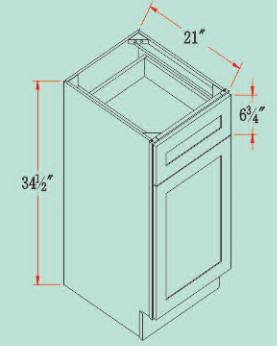

ITEM	HF	HA	HLG	DI	DC	HB	Description	L	W	H	PCS/CTN	CBM/CTN	KG/CTN
VB1221	●	●	●	●	●	●	Vanity Base - 1 Door & 1 Drawer - 12"W x 34-1/2"H x 21"D	920	570	130	1	0.068	
VB1521	●	●	●	●	●	●	Vanity Base - 1 Door & 1 Drawer - 15"W x 34-1/2"H x 21"D	920	570	130	1	0.068	
VB1821	●	●	●	●	●	●	Vanity Base - 1 Door & 1 Drawer - 18"W x 34-1/2"H x 21"D	920	570	100	1	0.052	
VB2121	●	●	●	●	●	●	Vanity Base - 1 Door & 1 Drawer - 21"W x 34-1/2"H x 21"D	990	570	100	1	0.056