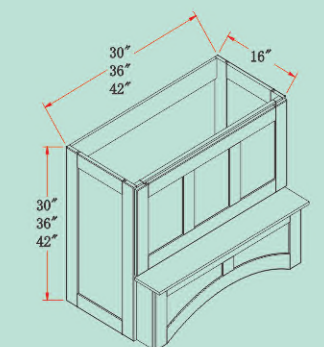

ITEM	HF	HA	HLG	DI	DC	HB	Description	L	W	H	PCS/CTN	CBM/CTN	KG/CTN
RHA3030	●	●	×	×	×	●							
RHA3630	●	●	×	×	×	●							
RHA4230	●	●	×	×	×	●							
RHA4236	●	●	×	×	×	●