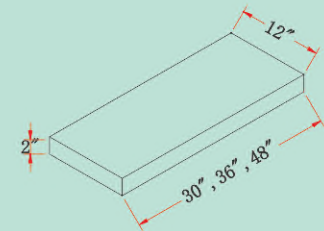

ITEM	HF	HA	HLG	DI	DC	HB	Description	L	W	H	PCS/CTN	CBM/CTN	KG/CTN
FLS30				●	●		Flat Shelf 30"W x 2"H x 12"D	797	355	70	1	0.020	
FLS36				●	●		Flat Shelf 36"W x 2"H x 12"D	949	355	70	1	0.024	
FLS48				●	●		Flat Shelf 48"W x 2"H x 12"D	1255	355	70	1	0.031