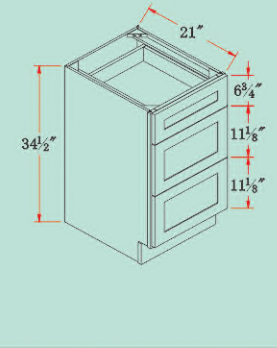

X: NO STOCK ●: SPECIAL ORDER.SOLD BY SEPARATE BOXES OR NEED CUSTOM PAINT OR CUSTOM MAKE.PLEASE ALWAYS CHECK WITH YOUR SALE REP BEFORE PLACING ORDERS.