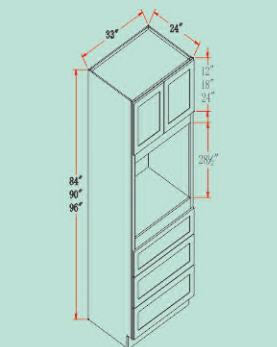

X: NO STOCK ●: SPECIAL ORDER.SOLD BY SEPARATE BOXES OR NEED CUSTOM PAINT OR CUSTOM MAKE.PLEASE ALWAYS CHECK WITH YOUR SALE REP BEFORE PLACING ORDERS.

ITEM	HF	HA	HLG	DI	DC	HB	Description	L	W	H	PCS/CTN	CBM/CTN	KG/CTN
OC3384							Appliance Tall - Oven Shelf w/ 2 Door & 3 Drawer - 33"W x 84"H x 24"D	2185	905	130	1	0.257	
OC3390							Appliance Tall - Oven Shelf w/ 2 Door & 3 Drawer - 33"W x 90"H x 24"D	2335	905	130	1	0.275	95.95
OC3396							Appliance Tall - Oven Shelf w/ 2 Door & 3 Drawer - 33"W x 96"H x 24"D	2485	905	130	1	0.292	102.5