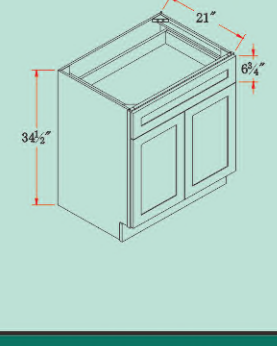

ITEM	HF	HA	HLG	DI	DC	HB	Description	L	W	H	PCS/CTN	CBM/CTN	KG/CTN
VB2421	●	●	●	●	●	●	Vanity Base - 2 Door & 1 Drawer - 24"W x 34-1/2"H x 21"D	990	650	100	1	0.064	
VB2721	●	●	●	●	●	●	Vanity Base - 2 Door & 1 Drawer - 27"W x 34-1/2"H x 21"D	990	735	100	1	0.073	
VB3021	●	●	●	●	●	●	Vanity Base - 2 Door & 1 Drawer - 30"W x 34-1/2"H x 21"D	990	815	100	1	0.081	
VB3321	●	●	●	●	●	●	Vanity Base - 2 Door & 1 Drawer - 33"W x 34-1/2"H x 21"D	920	815	100	1	0.075	
VB3621	●	●	●	●	●	●	Vanity Base - 2 Door & 1 Drawer - 36"W x 34-1/2"H x 21"D	960	815	100	1	0.078	

ITEM	HF	HA	HLG	DI	DC	HB	Description	L	W	H	PCS/CTN	CBM/CTN	KG/CTN
VDB1221							Vanity Drawer Base - 3 Drawer - 12"W x 34-1/2"H x 21"D	920	570	150	1	0.079	30.7
VDB1521							Vanity Drawer Base - 3 Drawer - 15"W x 34-1/2"H x 21"D	920	570	160	1	0.084	33.05
VDB1821							Vanity Drawer Base - 3 Drawer - 18"W x 34-1/2"H x 21"D	920	570	160	1	0.084	35.9
VDB2121							Vanity Drawer Base - 3 Drawer - 21"W x 34-1/2"H x 21"D	960	665	155	1	0.099	38.2
VDB2421							Vanity Drawer Base - 3 Drawer - 24"W x 34-1/2"H x 21"D	960	735	155	1	0.109	
VDB2721							Vanity Drawer Base - 3 Drawer - 27"W x 34-1/2"H x 21"D	960	785	160	1	0.121	
VDB3021							Vanity Drawer Base - 3 Drawer - 30"W x 34-1/2"H x 21"D	920	815	160	1	0.120	
VDB3321							Vanity Drawer Base - 3 Drawer - 33"W x 34-1/2"H x 21"D	920	815	160	1	0.120	
VDB3621							Vanity Drawer Base - 3 Drawer - 36"W x 34-1/2"H x 21"D	960	815	160	1	0.125