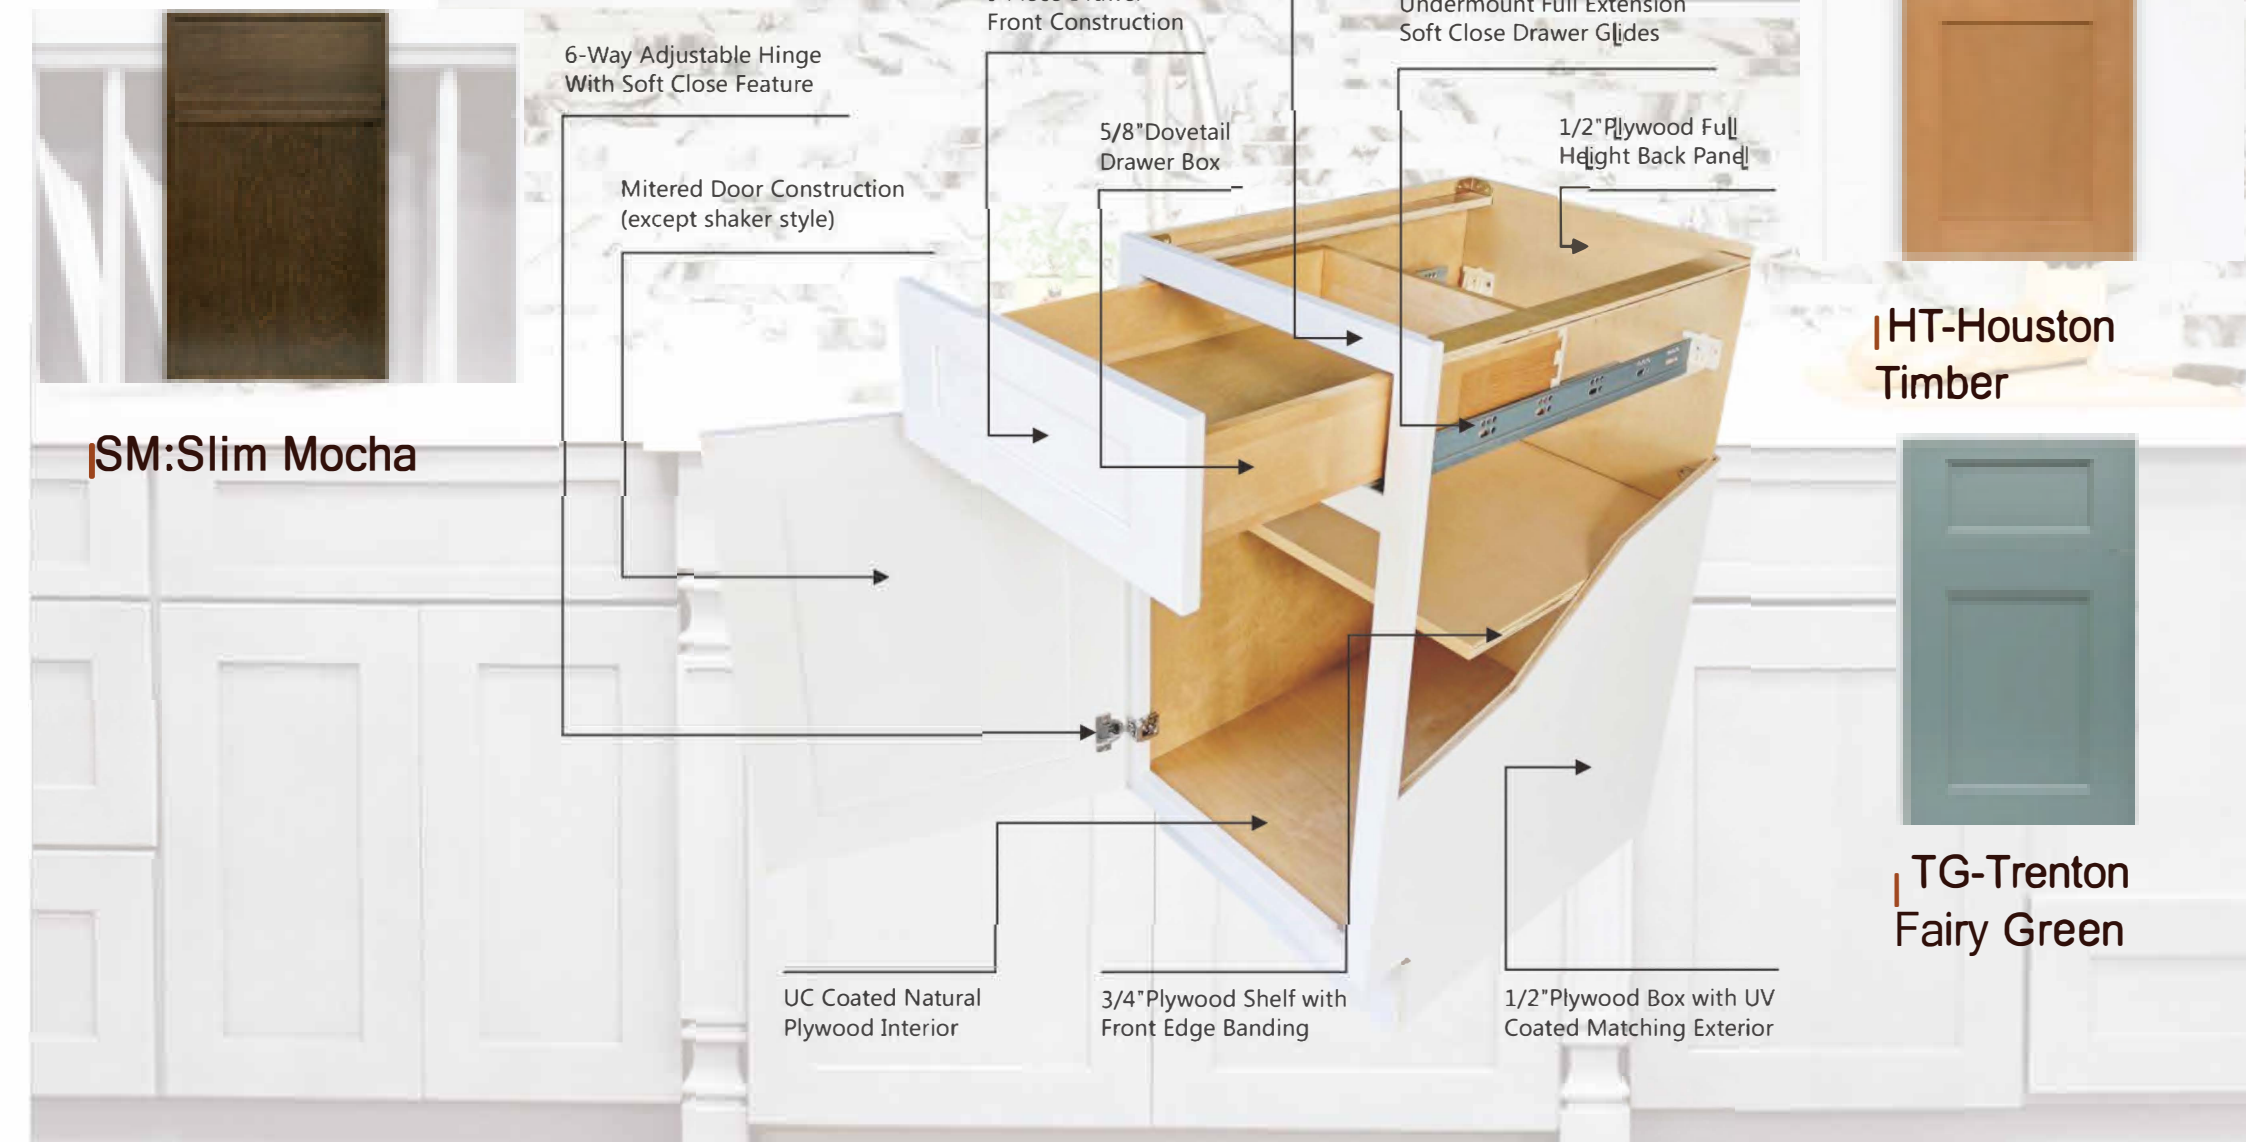

|HT-Houston
Timber

|TG-Trenton
Fairy Green